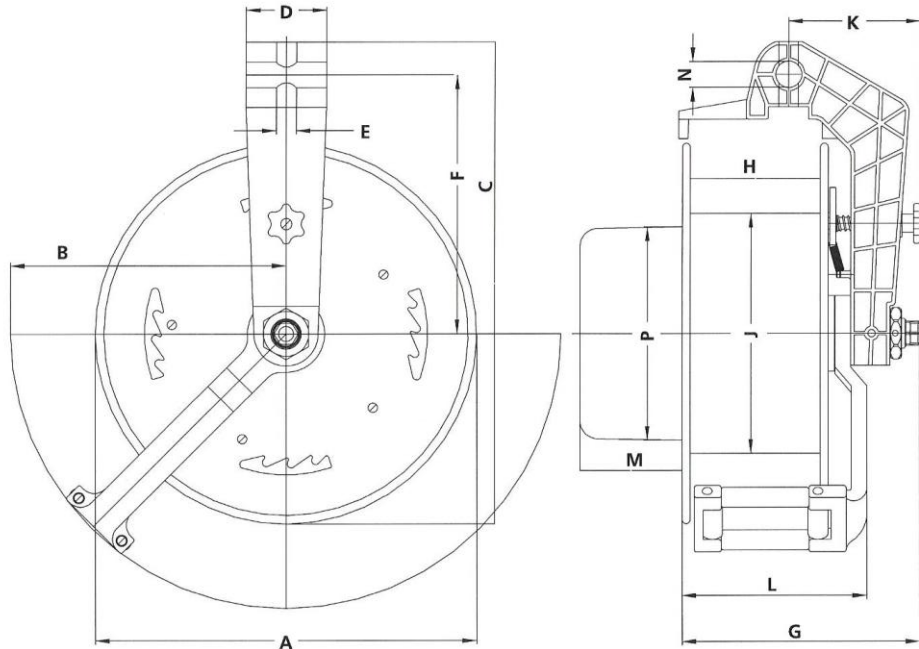

FT038 SPRING RETURN CABLE REEL

Large thermoplastic reel for longer lengths of cable and use externally.

The FT038 is the largest of the thermoplastic spring return reels. Available in 16, 25 and 40-amp versions. Suitable for use outdoors (IP44) where longer lengths of cable are required and is capable of bringing power to any application in a safe and efficient manner. It is a sturdy, all thermoplastic design made from high-quality materials, electrically insulated and corrosion resistant. Depending on requirements, the desired length of cable is unwound; the remaining cable is neatly stored on the reel - safe from dirt and damage. When the cable connection is no longer required, a short pull on the stopper and the cable neatly rewinds. A spring return cable reel means a safe and organized workplace.

Features:

- Single & 3-phase options – up to 40A 5-wire capability
- 0.8 mOhm contact resistance
- IP44 protection – external use
- Heavy duty brass slip ring with silver contacts
- Signal transfer collector ring option – up to 25 lines
- Maintenance free ball bearing axle
- Adjustable ball stop

Supplied with a variety of lengths, sizes and types of cable, with an operating temperature range of +5°C to +60°C.

See specifications & full range:

Dimensions (mm): FT038

A	380
B	267
C	482
D	80
E	20
F	258
G	237
H	130
J	240
K	131
L	185
M	102
N	25
P	210