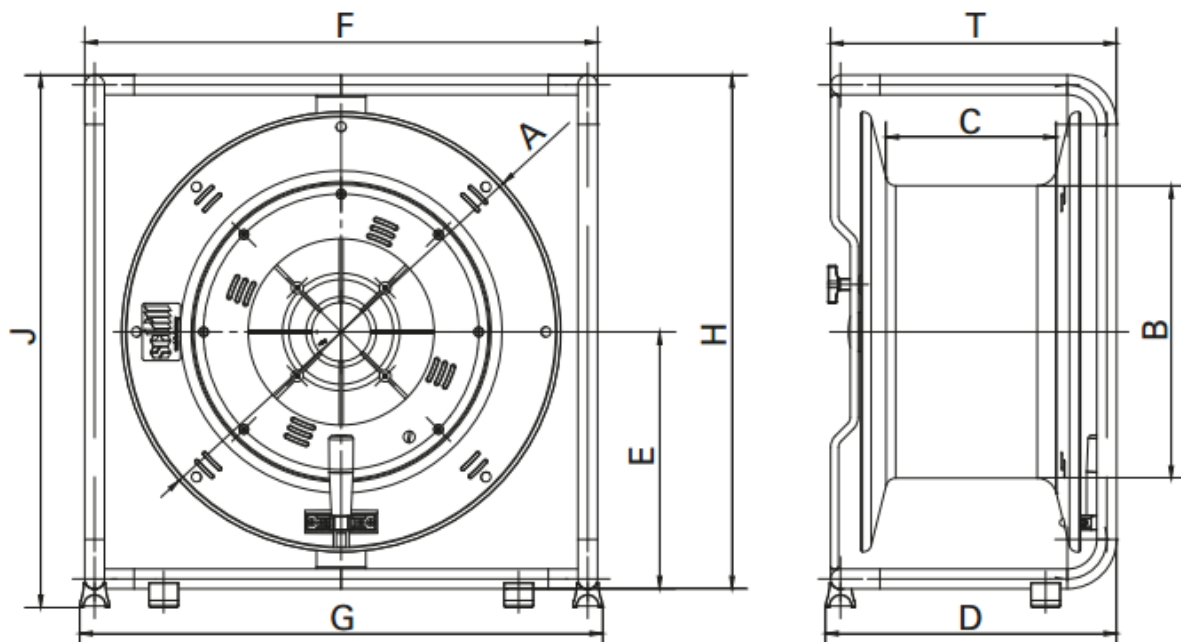

# FG450.RM HAND WOUND CABLE REEL

**Part number.** 528201

**Weight:** 7.10kg

**Min/Max Operating Temperature:** -20°C to +80°C

**Measures in mm / inch** A: 445 / 17,52 B: 296 / 11,65 C: 177 / 6,97 D: 295 / 11,61 E: 260 / 10,24 F: 520 / 20,47 G: 530 / 20,87 H: 520 / 20,47 J: 539 / 21,22 T: 290 / 11,42

Please note - this reel does not have sockets as standard.