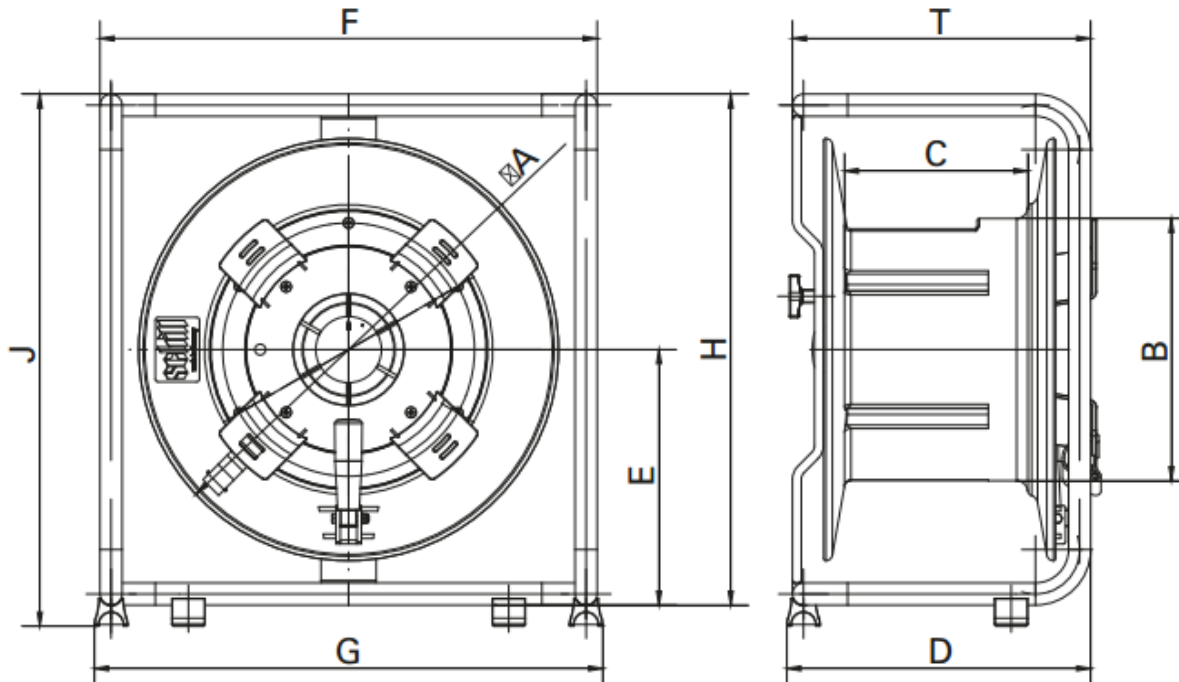

FG380.RM HAND WOUND CABLE REEL

Part number. 528101

Weight: 6.20kg

Min/Max Operating Temperature: -20°C to +80°C

Measures in mm / inch A: 380 / 14,96 B: 236 / 9,29 C: 166 / 6,54 D: 275 / 10,83 E: 230 / 9,06 F: 450 / 17,72 G: 460 / 18,11 H: 460 / 18,11 J: 479 / 18,86 T: 270 / 10,63

Please note - this reel does not have sockets as standard.