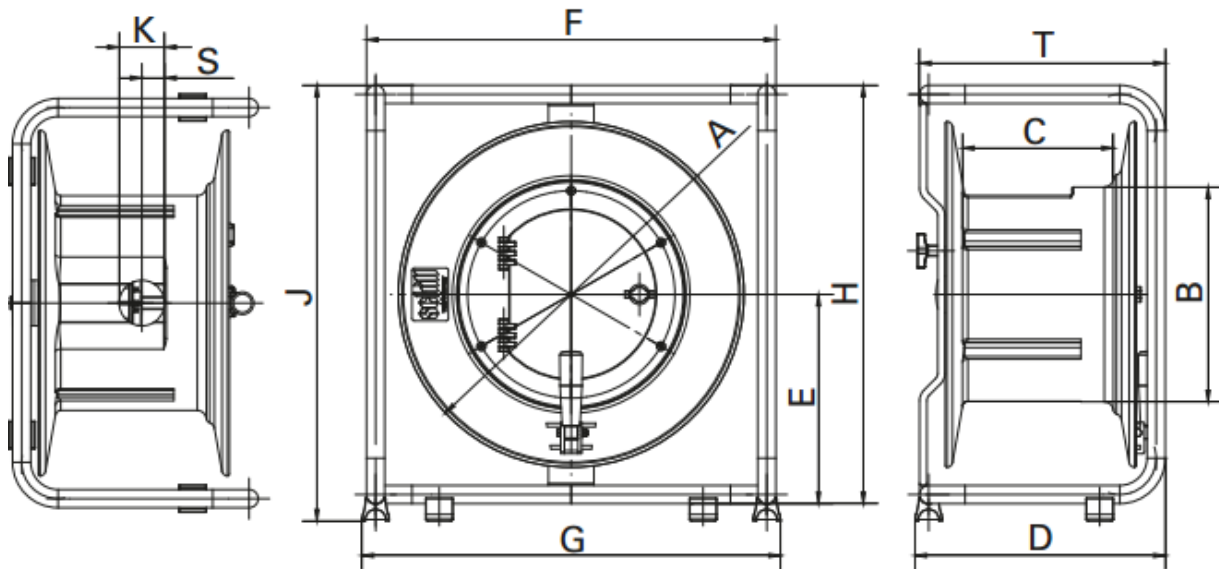

# FG380.MFK HAND WOUND CABLE REEL

Part number. 528102

Weight: 6.00kg

Min/Max Operating Temperature: -20°C to  
+80°C

Measures in mm / inch A: 380 / 14,96 B: 236 /  
9,29 C: 166 / 6,54 D: 275 / 10,83 E: 230 / 9,06 F:  
450 / 17,72 G: 460 / 18,11 H: 460 / 18,11 J: 479 /  
18,86 K: 50 / 1,97 S: 25 / 0,98 T: 270 / 10,63

Please note - this reel does not have sockets as standard.