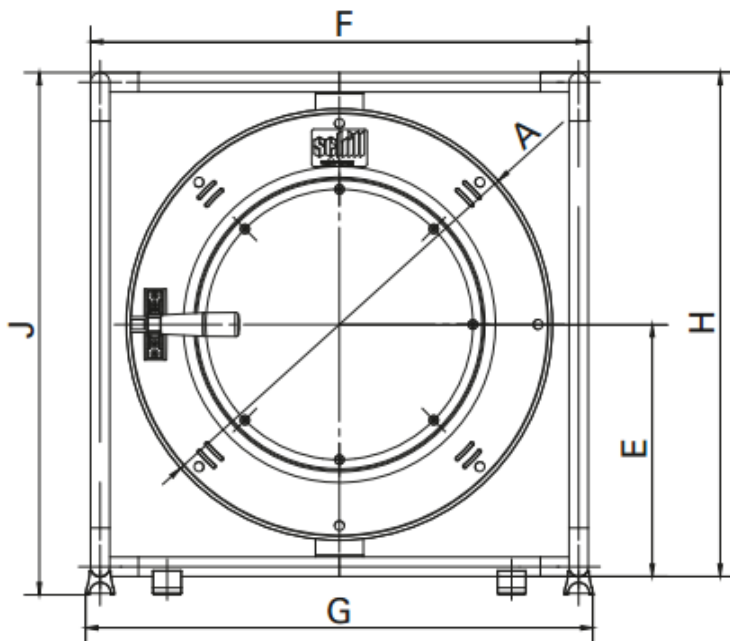

FG380 HAND WOUND CABLE REEL

Part number. 528100

Weight: 6.00kg

Min/Max Operating Temperature: -20°C to +80°C

Measures in mm / inch A: 380 / 14,96 B: 236 / 9,29
C: 166 / 6,54 D: 275 / 10,83 E: 230 / 9,06 F: 450 /
17,72 G: 460 / 18,11 H: 460 / 18,11 J: 479 / 18,86 T:
270 / 10,63

Please note - this reel does not have sockets as standard.