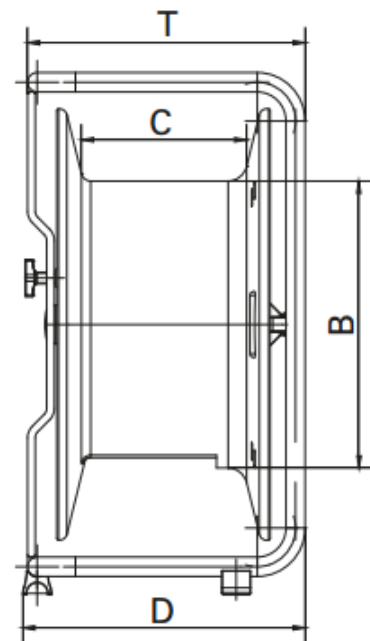

FG380 HAND WOUND CABLE REEL

Part number. 528100

Weight: 6.00kg

Min/Max Operating Temperature: -20°C to +80°C

Measures in mm / inch A: 380 / 14,96 B: 236 / 9,29
C: 166 / 6,54 D: 275 / 10,83 E: 230 / 9,06 F: 450 /
17,72 G: 460 / 18,11 H: 460 / 18,11 J: 479 / 18,86 T:
270 / 10,63

Please note - this reel does not have sockets as standard.